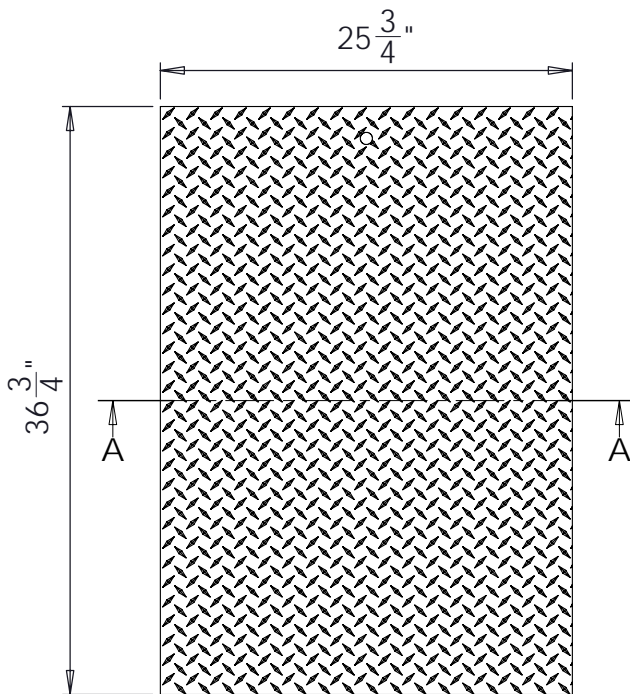

**South Bay Foundry**

WWW.SOUTHBAYFOUNDRY.COM

PHONE: (619) 956-2780 FAX: (619) 956-2788

**E1412G**

24x36 M NT COVER

GENERAL INFORMATION

\*MATERIAL: STEEL ASTM A36  
\*FINISH: HOT DIP GALVANIZED ASTM A123

APPROVED